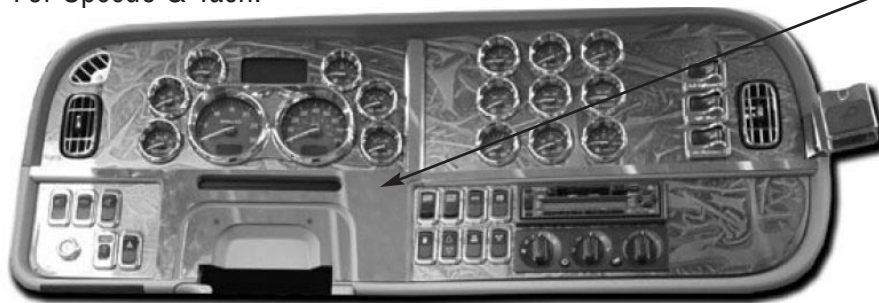

PP-316Y-C • Chrome - Vent Cover Driver and Passenger Side Window Defroster - With Chrome S/S Mounting Screw, 2 Pieces

PMS065 • Cell Phone/Satellite Radio Mounting bracket Chrome Plated
PA-302A • Chrome S/S, Switch Guard Cover Axle Differential
PA-302AS • Chrome S/S, Switch Guard Cover Air Suspension
PA-302F • Chrome S/S, Switch Guard Cover Fifth Wheel

PP-129-C • Chrome Cover, Rocker Switch, Pkg. of 1
PP-129X-C • Chrome Cover, Rocker Switch, Pkg. of 6

PP-129-C • Chrome Cover, Rocker Switch, Pkg. of 1
PP-129X-C • Chrome Cover, Rocker Switch, Pkg. of 6
PP-312-C • Chrome Cover, Dimmer Control
PE-368IG • S/S - Switch Plate, Ignition Key
PH-14-C • Chrome Face Nut, Ignition Switch

PT-350PB • S/S, Statement Plate Parking Brake Control
PKS124 • Knob Set, Tractor & Trailer Parking Brake Threaded Screw-On Style - Billet Aluminum - Chrome

22994 • 2006 Ashtray Trim

22995 • 2006 Ashtray

41230 • 2006 Chrome Dash Panel Trim

41228 • 2006 Electrical Access Door

21717 • 2006 A/C Control Plate