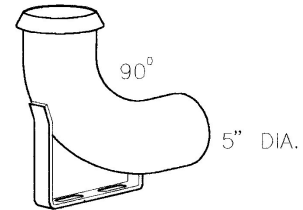

FL04-9829-000

IT 4-544

IT 404-544