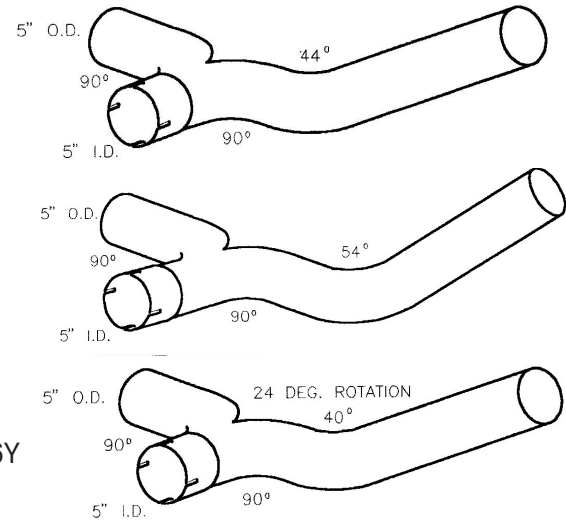

peterbilt elbows & pipes

PETERBILT SYTLE Y PIPES

PETERBILT INTERCHANGE	MILL	CHROME
14-04055	IT 1-59044Y	IT 401-59044Y
14-12308	IIT 1-59054Y	IT 401-59054Y
14-13055	IT 1-5904026Y	IT 4011-5904026Y

PETERBILT SYTLE ELBOWS

PETERBILT INTERCHANGE	MILL	CHROME
14-1726	IT 1-568	IT 401-568
	IT 1-5668	IT 401-5668
14-08527	IT 4-446	IT 404-446
14-08525	IT 4-503	IT 404-503
14-08526 REV. D	IT 4-548	IT 404-548
14-08526 REV. J	IT 4-5154	IT 404-5154