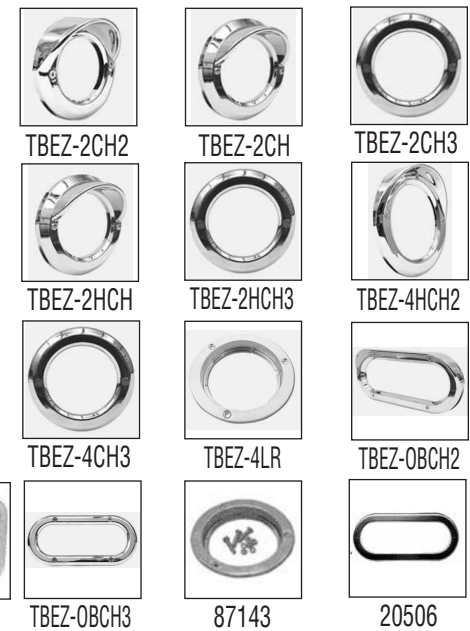

gauge covers & light bezels

CHROME CLEARANCE LENS GUARDS

| PART NO. | SIZE | DESCRIPTION |
|----------|----------------------|---|
| IT023 | 5-1/2"X2-1/4"X1-1/8" | zinc chrome clearance lens guards |
| 80012 | 7-1/2"X2-1/2"X1-1/2" | large zinc chrome clearance lens guards |

GAUGE COVERS

Chrome Plastic

| PART NO. | DESCRIPTION |
|----------|---|
| TGA-2V | Small Gauge Cover-Visor (For Pet, Ken, Freight) |
| TGA-2HVP | Medium Tachometer Cover-Visor (For Pet, Freight) |
| TGA-2 | Small Gauge Cover-No Visor (For Pet, Ken, Freight) |
| TGA-2HV | Medium Pyrometer Cover-Visor (For Ken) |
| TGA-2HP | Medium Pyrometer Cover-No Visor (For Pet) |
| TGA-2H | Medium Tachometer Cover-No Visor (For Pet, Freight) |
| TGA-4V | Large Speedometer Tachometer Cover (For Ken) |
| TGA-4 | Large Speedometer Cover-No Visor (For Ken) |

Metal

| | |
|------|------------------|
| 6816 | Small Gauge |
| 6817 | Speed Tachometer |

LIGHT BEZELS

Chrome Plastic

| PART NO. | SIZE | DESCRIPTION |
|------------|------|-------------------------------|
| TBEZ-2CH2 | | 2" Round with Visor |
| TBEZ-2CH | | 2" Round with Visor & Lip |
| TBEZ-2CH3 | | 2" Round with No Visor |
| TBEZ-2HCH2 | | 2 1/2" Round with Visor |
| TBEZ-2HCH | | 2 1/2" Round with Visor & Lip |
| TBEZ-2HCH3 | | 2 1/2" Round with No Visor |
| TBEZ-4HCH2 | | 4" Round with Visor |
| TBEZ-4CH | | 4" Round with Visor & Lip |
| TBEZ-4CH3 | | 4" Round with No Visor |
| TBEZ-4LR | | 4" Security Lock Ring Steel |
| TBEZ-OBCH2 | | Oblong 6" X 2" with Visor |
| TBEZ-OBCH3 | | Oblong 6" X 2" with No Visor |

40978

Dual Headlight Bezel

| | |
|-------|---|
| 40978 | Chrome Plastic Dual Rectangular Headlight Replacement Bezel - also available w/visor P/N 629HLB |
|-------|---|

Stainless Light Bezel

| | |
|-------|--|
| 87143 | 4 inch Light Holding Rim |
| 20506 | 7-3/4"X3-1/2"X3/16" This bezel will cover all surface of grommet |