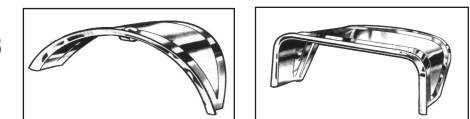

Metal

| | |
|------|------------------|
| 6816 | Small Gauge |
| 6817 | Speed Tachometer |

LIGHT BEZELS

Chrome Plastic

| PART NO. | SIZE | DESCRIPTION |
|------------|------|-------------------------------|
| TBEZ-2CH2 | | 2" Round with Visor |
| TBEZ-2CH | | 2" Round with Visor & Lip |
| TBEZ-2CH3 | | 2" Round with No Visor |
| TBEZ-2HCH2 | | 2 1/2" Round with Visor |
| TBEZ-2HCH | | 2 1/2" Round with Visor & Lip |
| TBEZ-2HCH3 | | 2 1/2" Round with No Visor |
| TBEZ-4HCH2 | | 4" Round with Visor |
| TBEZ-4CH | | 4" Round with Visor & Lip |
| TBEZ-4CH3 | | 4" Round with No Visor |
| TBEZ-4LR | | 4" Security Lock Ring Steel |
| TBEZ-OBCH2 | | Oblong 6" X 2" with Visor |
| TBEZ-OBCH3 | | Oblong 6" X 2" with No Visor |

40978

Dual Headlight Bezel

| | |
|-------|---|
| 40978 | Chrome Plastic Dual Rectangular Headlight Replacement Bezel - also available w/visor P/N 629HLB |
|-------|---|

Stainless Light Bezel

| | |
|-------|--|
| 87143 | 4 inch Light Holding Rim |
| 20506 | 7-3/4"X3-1/2"X3/16" This bezel will cover all surface of grommet |