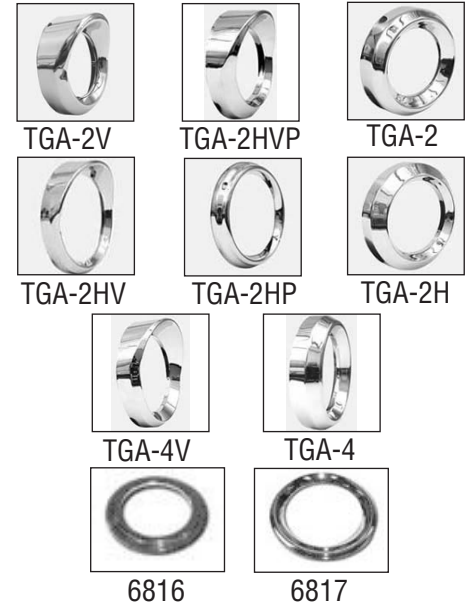

gauge covers & light bezels

CHROME CLEARANCE LENS GUARDS

| PART NO. | SIZE | DESCRIPTION |
|----------|----------------------|---|
| IT023 | 5-1/2"X2-1/4"X1-1/8" | zinc chrome clearance lens guards |
| 80012 | 7-1/2"X2-1/2"X1-1/2" | large zinc chrome clearance lens guards |

CHROME PLASTIC LENS GUARDS

| PART NO. | DESCRIPTION |
|----------|-------------------------|
| 603 LB | side marker (not shown) |
| 604 LB | super 21 (not shown) |

BUMPER FOG LIGHT GUARDS

| PART NO. | SIZE | DESCRIPTION |
|----------|-------------|-----------------------|
| IT313 | 6" dia. | fog light |
| IT314 | 6-1/2" dia. | fog light |
| IT315 | 6" X 4" | rectangular fog light |
| IT316 | 6-1/2" X 4" | rectangular fog light |
| IT317 | 6" X 9-1/4" | rectangular fog light |

Metal

| | |
|------|------------------|
| 6816 | Small Gauge |
| 6817 | Speed Tachometer |

LIGHT BEZELS

Chrome Plastic

| PART NO. | SIZE | DESCRIPTION |
|------------|------|-------------------------------|
| TBEZ-2CH2 | | 2" Round with Visor |
| TBEZ-2CH | | 2" Round with Visor & Lip |
| TBEZ-2CH3 | | 2" Round with No Visor |
| TBEZ-2HCH2 | | 2 1/2" Round with Visor |
| TBEZ-2HCH | | 2 1/2" Round with Visor & Lip |
| TBEZ-2HCH3 | | 2 1/2" Round with No Visor |
| TBEZ-4HCH2 | | 4" Round with Visor |
| TBEZ-4CH | | 4" Round with Visor & Lip |
| TBEZ-4CH3 | | 4" Round with No Visor |
| TBEZ-4LR | | 4" Security Lock Ring Steel |
| TBEZ-OBCH2 | | Oblong 6" X 2" with Visor |
| TBEZ-OBCH3 | | Oblong 6" X 2" with No Visor |