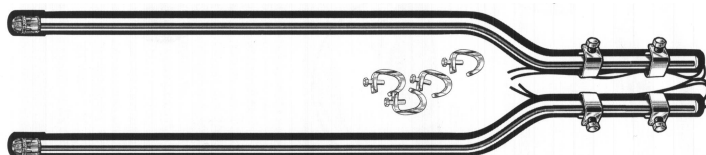

OVAL BRACKETS SETS

Can Be Ordered With or Without Bezels

20413

20441

20443

Y2K BRACKET SETS

20622

20627

20632

BUMPER LIGHT SETS

10752H
With Hooded Chromed Plastic Bezels

10753H
With Hooded Chromed Plastic Bezels

10749
4 Oval Lights & 9 Flat Lights

LIGHT CHANNEL

10558 - 8 Oval Lights, 86 in. wide

HONDA LIGHTS

IT054 Short Neck
IT054S Long Neck

BEACON BRACKET

10845 - 7 Inch

BUMPER GUIDES

Complete Sets with Clamps

IT48-10 Stainless
IT48-10C Chrome

Bumper Guide Parts

IT1103A Amber Lens
IT1102 Spacer
IT1104 Clamp
IT1100 Collar