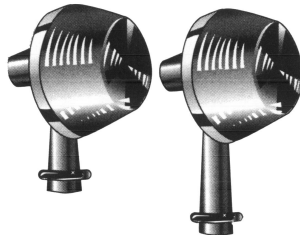

OVAL BRACKETS SETS

Can Be Ordered With or Without Bezels

20413

20441

20443

Y2K BRACKET SETS

20622

20627

20632

BUMPER LIGHT SETS

10752H
With Hooded Chromed Plastic Bezels

10753H
With Hooded Chromed Plastic Bezels

10749
4 Oval Lights & 9 Flat Lights

LIGHT CHANNEL

10558 - 8 Oval Lights, 86 in. wide

HONDA LIGHTS

IT054 Short Neck
IT054S Long Neck

BEACON BRACKET

10845 - 7 Inch

BUMPER GUIDES

Complete Sets with Clamps

IT48-10 Stainless
IT48-10C Chrome

Bumper Guide Parts

IT1103A Amber Lens
IT1102 Spacer
IT1104 Clamp
IT1100 Collar