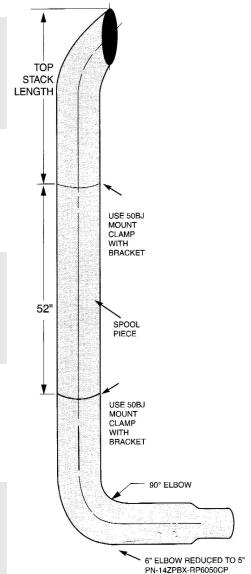

SIZE	TOTAL LENGTH	STRAIGHT PART NO.	MITRED PART NO.	CURVED PART NO.	TOP STACK LENGTH
5"	8 FT	24ZP-RP50096CP	24ZMP-RP50096CP	25ZP-RP50096CP	44"
	9 FT	24ZP-RP500108CP	24ZMP-RP500108CP	25ZP-RP500108CP	54"
	9 1/2 FT	24ZP-RP500114CP	24ZMP-RP500114CP	25ZP-RP500114CP	60"
	10 FT	24ZP-RP500120CP	24ZMP-RP500120CP	25ZP-RP500120CP	68"
6"	8 FT	24ZP-RP60096CP	24ZMP-RP60096CP	25ZP-RP60096CP	44"
	9 FT	24ZP-RP600108CP	24ZMP-RP600108CP	25ZP-RP600108CP	54"
	9 1/2 FT	24ZP-RP600114CP	24ZMP-RP600114CP	25ZP-RP600114CP	60"
	10 FT	24ZP-RP600120CP	24ZMP-RP600120CP	25ZP-RP600120CP	68"
6" TO 5"	8 FT	24ZP-RP605096CP	24ZMP-RP605096CP	25ZP-RP605096CP	44"
	9 FT	24ZP-RP6050108CP	24ZMP-RP6050108CP	25ZP-RP6050108CP	54"
	9 1/2 FT	24ZP-RP6050114CP	24ZMP-RP6050114CP	25ZP-RP6050114CP	60"
	10 FT	24ZP-RP6050120CP	24ZMP-RP6050120CP	25ZP-RP6050120CP	68"
7" TO 5"	8 FT	24ZP-RP705096CP	24ZMP-RP705096CP	25ZP-RP705096CP	44"
	9 FT	24ZP-RP7050108CP	24ZMP-RP7050108CP	25ZP-RP7050108CP	54"
	9 1/2 FT	24ZP-RP7050114CP	24ZMP-RP7050114CP	25ZP-RP7050114CP	60"
	10 FT	24ZP-RP7050120CP	24ZMP-RP7050120CP	25ZP-RP7050120CP	68"
8" TO 5"	8 FT	24ZP-RP805096CP	24ZMP-RP805096CP	25ZP-RP805096CP	44"
	9 FT	24ZP-RP8050108CP	24ZMP-RP8050108CP	25ZP-RP8050108CP	54"
	9 1/2 FT	24ZP-RP8050114CP	24ZMP-RP8050114CP	25ZP-RP8050114CP	60"
	10 FT	24ZP-RP8050120CP	24ZMP-RP8050120CP	25ZP-RP8050120CP	68"